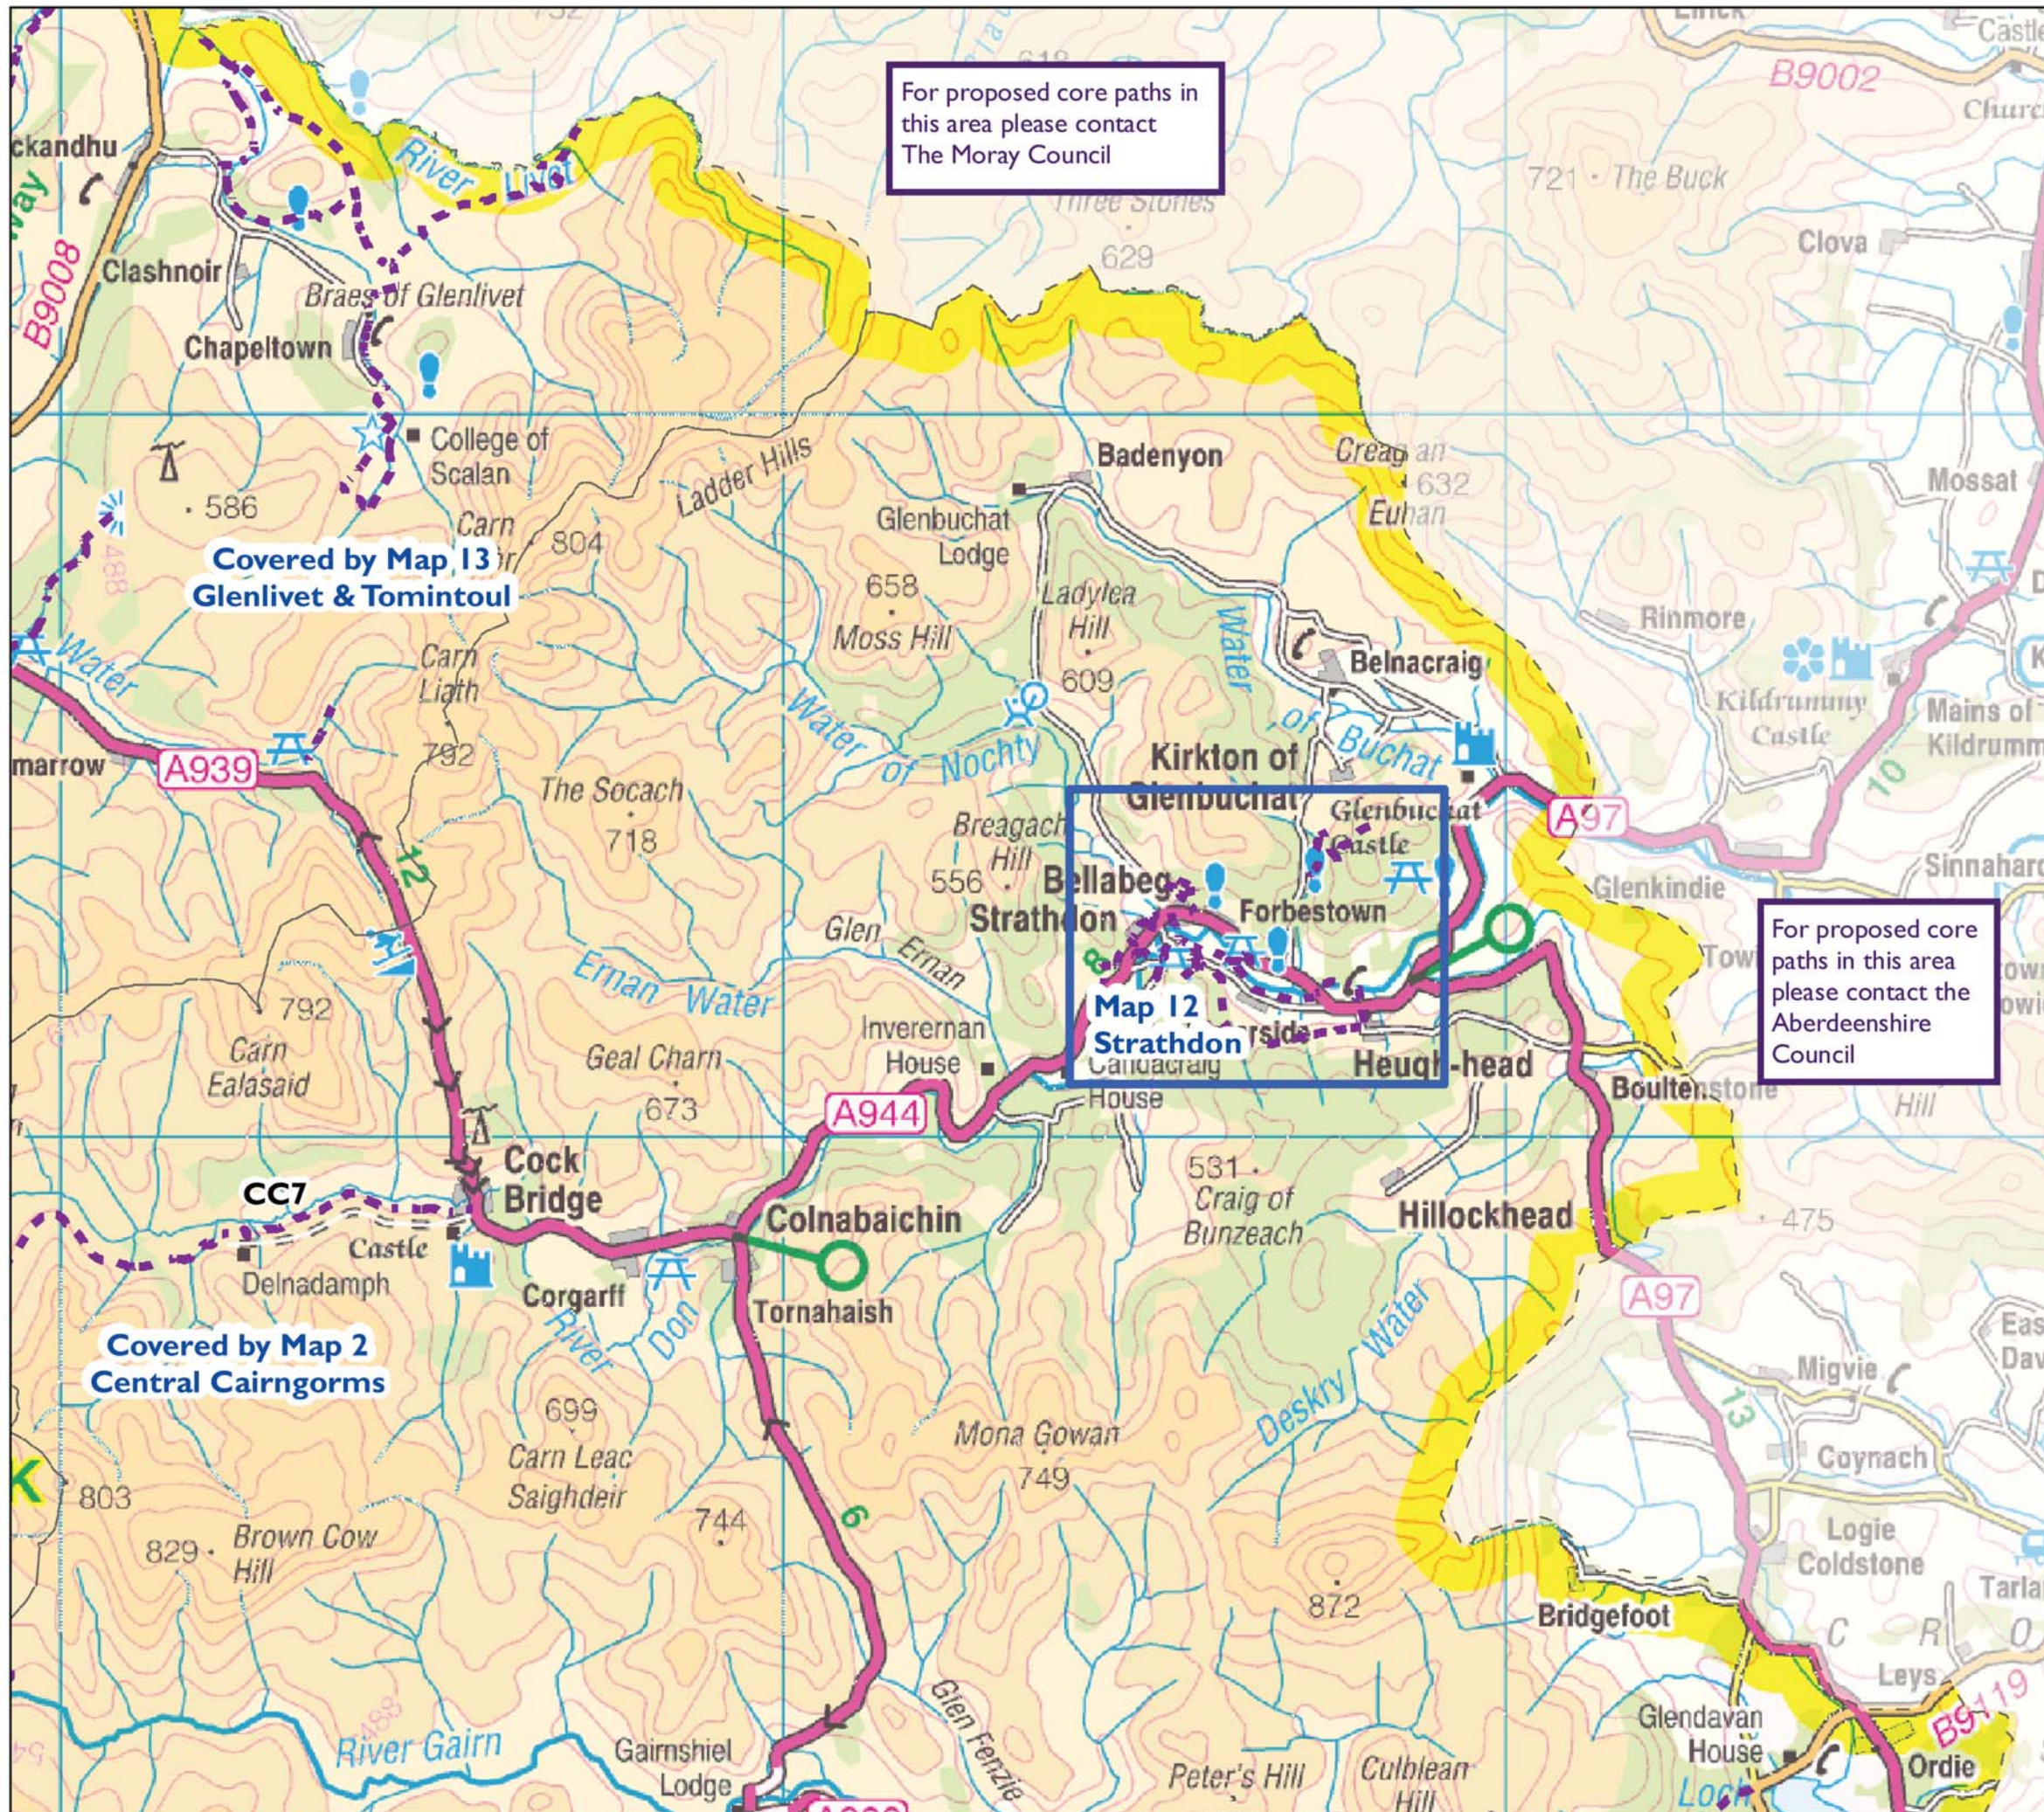

Map 11

Upper Donside

| Upper Donside Core Paths | |
|--------------------------|------------------------|
| Path Ref No | Path Name/Description |
| CC7 | Cockbridge to Inchrory |

Map 11 UPPER DONSIDE

Map Legend

-  Core Paths
-  Local Authority Area
-  Cairngorms National Park
-  UDOI Path Reference Number
-  Inset map

Reproduced by permission of Ordnance Survey on behalf of HMSO. © Crown copyright and database right 2010. All rights reserved. Ordnance Survey Licence number 100040965 Cairngorms National Park Authority.

This map must not be used for navigational purposes.